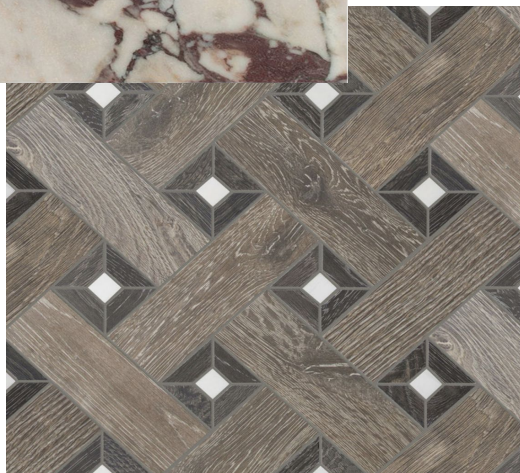

Beam Finish

Accent Wall Color

ASPEN LEAF
INTERIORS
BY MARCIO DECKER

HOMECRAFTERS at GLENHAVEN: OFFICE

Flooring

Wall/Ceiling Color

ASPEN LEAF
INTERIORS
BY MARCIO DECKER

Carpet Flooring

Wall/Ceiling Color

ASPEN LEAF
INTERIORS
BY MARCIO DECKER

HEMOCRAFTERS at GLENHAVEN: POWDER BATH

Lighting Molding

Marble Liner

Countertops & Sink

Flooring

Toilet