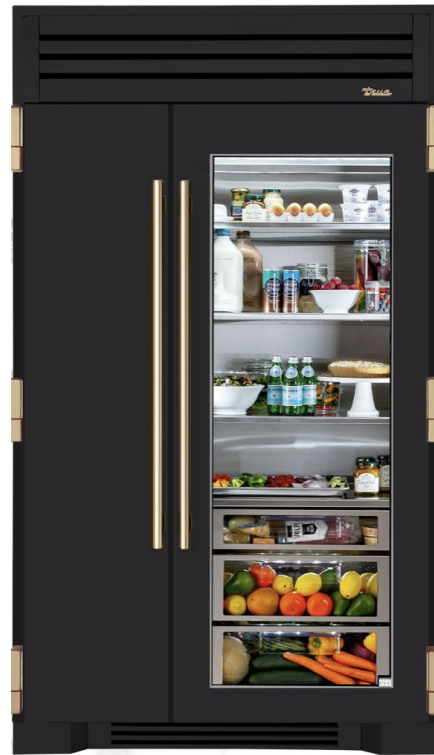

HOMECRAFTERS at GLENHAVEN: KITCHEN APPLIANCES

ASPEN LEAF
INTERIORS
BY MARCIO DECKER