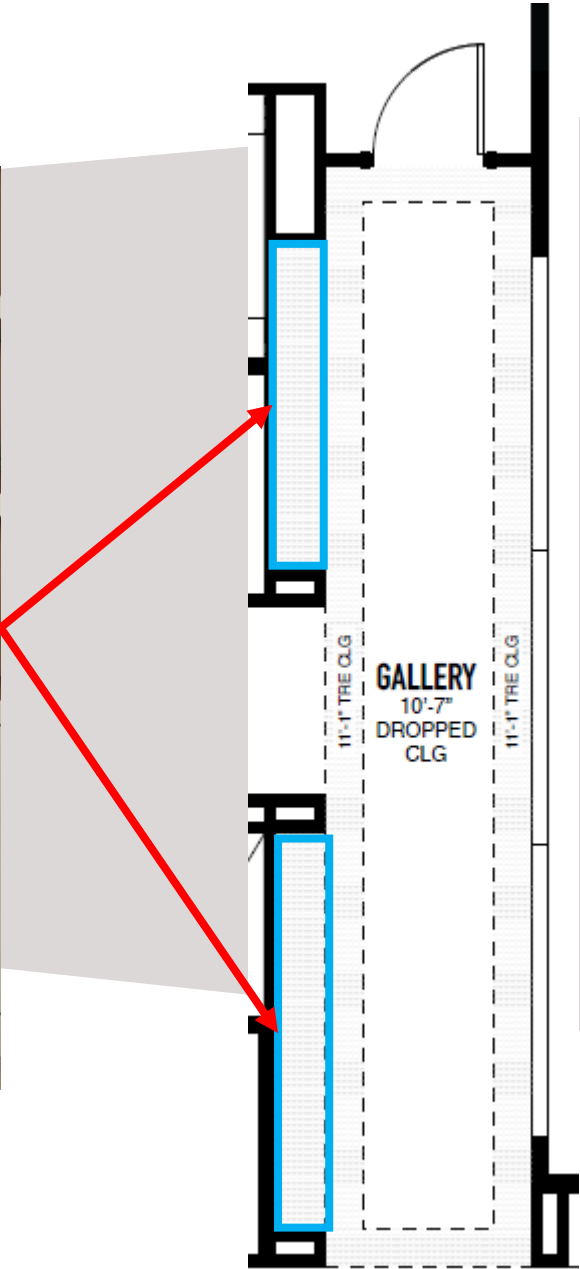

CABINET STYLE – BENCH HEIGHT
@18" AFF