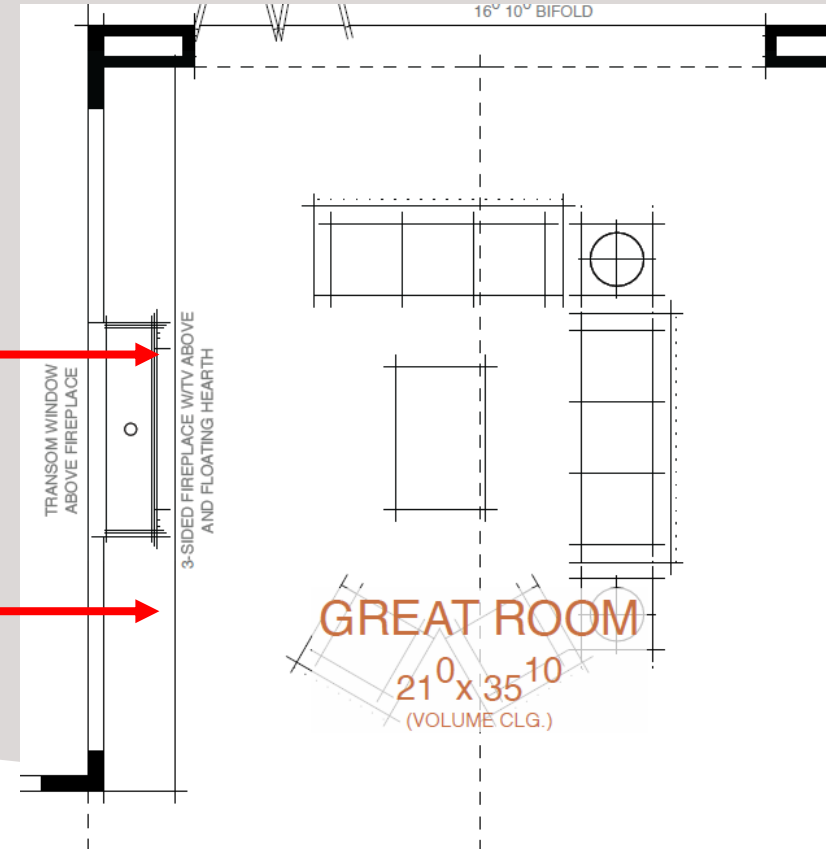

HEARTH

HEARTH INSPIRATION

HEARTH INSPIRATION

FIREPLACE

GREAT ROOM
21'0" x 35'10"
(VOLUME CLG.)

LIGHT FIXTURE

DINING ROOM WINE DISPLAY

LADDER PULL IN BLACK