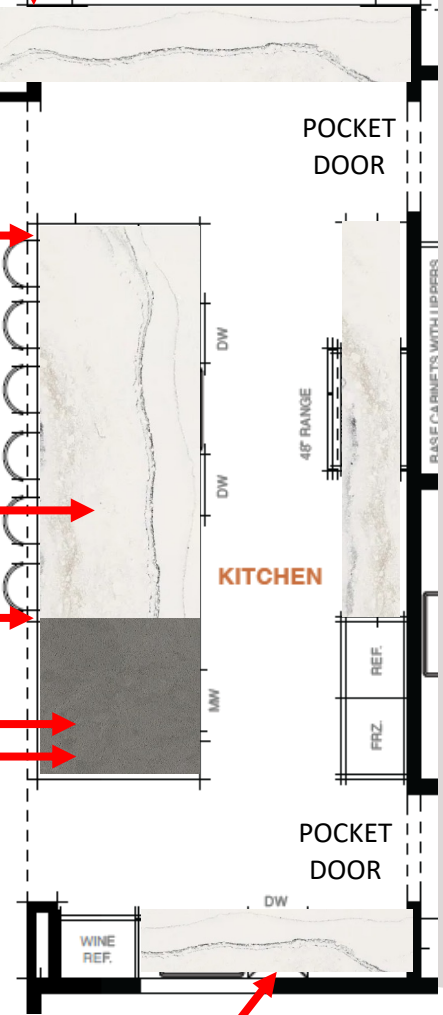

Glenhaven

17 Glenhaven Drive Features & Finishes

STONE | HAVEN
Design

REED WOOD ON ISLAND FACE

POCKET DOOR WITH TRANSOM ABOVE

FULL BACKSPLASH AND SPLASH BEHIND RANGE

ACCENT BACKSPLASH

ACCENT BACKSPLASH – FULL WALL

POCKET DOOR

POCKET DOOR

KITCHEN

POCKET DOOR

ACCENT BACKSPLASH – FULL WALL

RASE CABINETS WITH LIPBERS

REF.
FRZ.

WINE REF.

HEARTH

HEARTH INSPIRATION

HEARTH INSPIRATION

FIREPLACE

GREAT ROOM
21'0" x 35'10"
(VOLUME CLG.)

LIGHT FIXTURE

DINING ROOM WINE DISPLAY

LADDER PULL IN BLACK