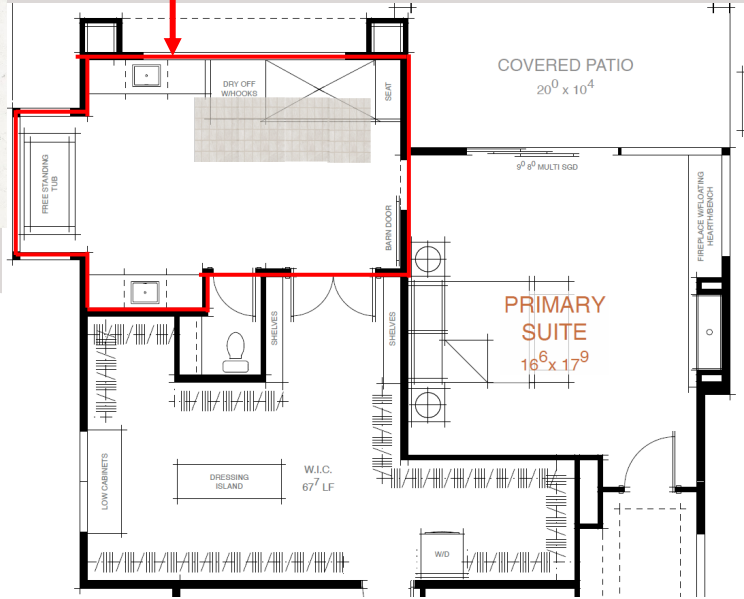

SHOWER GLASS – BLACK METAL AND REEDED GLASS

COUNTERTOP AND BENCH TOP/FACE

MIRROR (WITH BLACK TRIM)