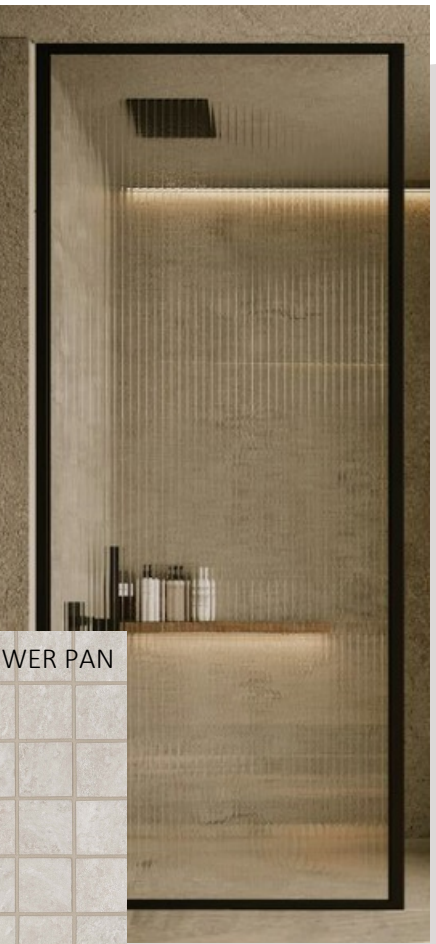

WOOD FLOOR - THROUGHOUT

CABINET COLOR (MATCH FLOOR) AND
DOOR STYLE – CABINETS TO THE CEILING

HOOD COLOR AND STYLE

KITCHEN AND BAR FAUCET

ISLAND PENDANTS

BAR SHELVING

UPPER FIREPLACE
INSPIRATION & COLOR

ROMAN CLAY FINISH

HEARTH

HEARTH INSPIRATION

HEARTH INSPIRATION

FIREPLACE

GREAT ROOM
21'0" x 35'10"
(VOLUME CLG.)

LIGHT FIXTURE

DINING ROOM WINE DISPLAY

LADDER PULL IN BLACK

SHOWER GLASS – BLACK METAL AND REEDED GLASS

SHOWER HEAD AND CONTROLS

SHOWER PAN

FREESTANDING TUB AND FAUCET

WALL AND FLOOR TILE

COUNTERTOP AND BENCH TOP/FACE

MIRROR (WITH BLACK TRIM)

CABINET HARDWARE

FAUCET

CABINET STYLE AND COLOR

CORNER FIREPLACE

PENDANT

ROMAN CLAY FINISH

CABINET DRAWER FACE – SMOOTH
TOP IN SAME COLOR

INSPIRATION IMAGE

CABINET STYLE – BENCH HEIGHT
@18" AFF