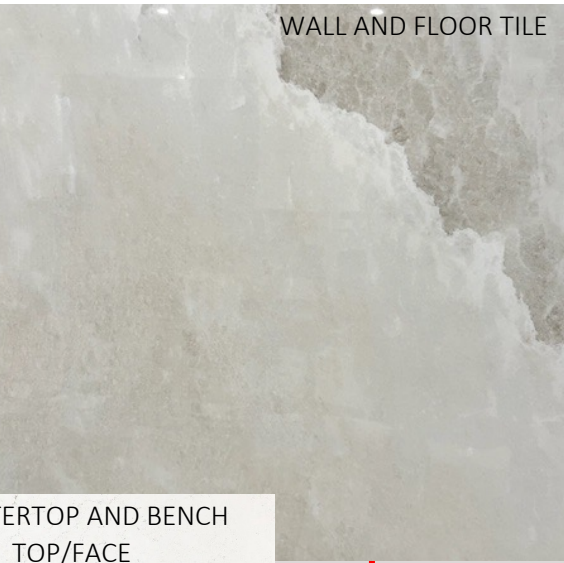

WOOD FLOOR - THROUGHOUT

CABINET COLOR (MATCH FLOOR) AND
DOOR STYLE – CABINETS TO THE CEILING

HOOD COLOR AND STYLE

KITCHEN AND BAR FAUCET

ISLAND PENDANTS

BAR SHELVING

UPPER FIREPLACE
INSPIRATION & COLOR

ROMAN CLAY FINISH

SHOWER GLASS – BLACK METAL AND REEDED GLASS

SHOWER HEAD AND CONTROLS

SHOWER PAN

FREESTANDING TUB AND FAUCET

WALL AND FLOOR TILE

COUNTERTOP AND BENCH TOP/FACE

MIRROR (WITH BLACK TRIM)

CABINET HARDWARE

FAUCET

CABINET STYLE AND COLOR

CORNER FIREPLACE

PENDANT

ROMAN CLAY FINISH

CABINET DRAWER FACE – SMOOTH
TOP IN SAME COLOR

INSPIRATION IMAGE

CABINET STYLE – BENCH HEIGHT
@18" AFF