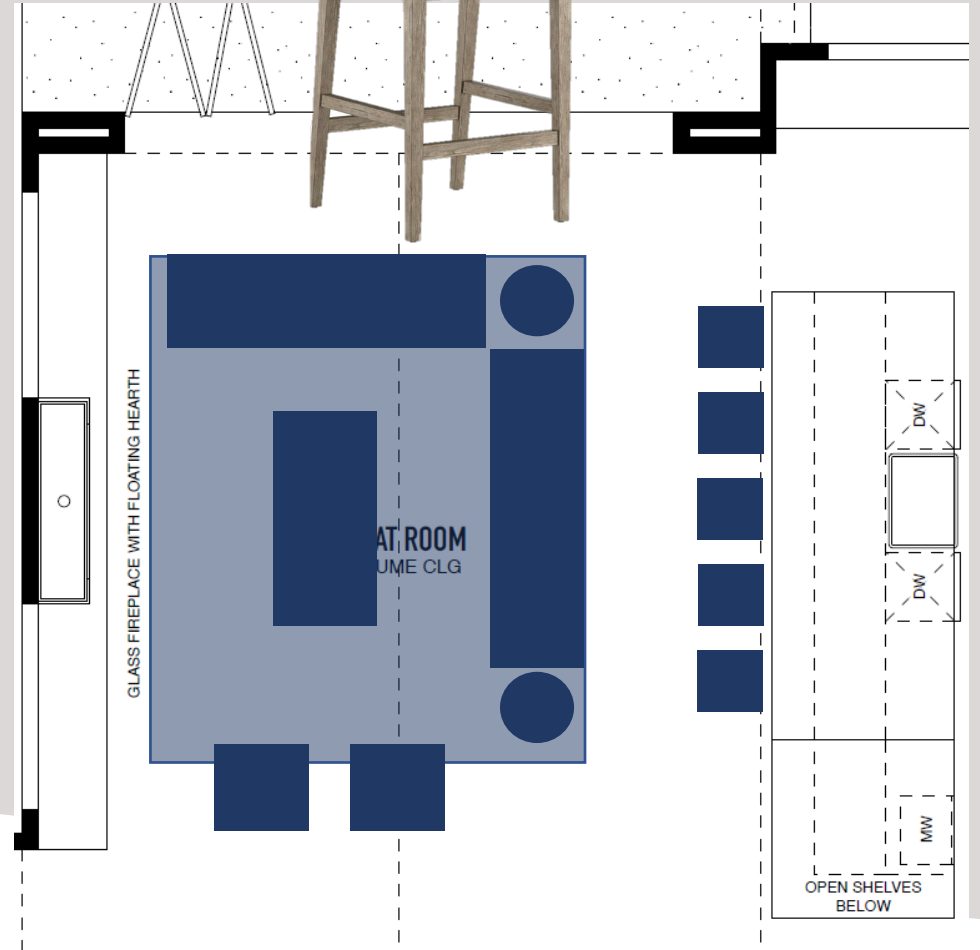

HEARTH

HEARTH INSPIRATION

HEARTH INSPIRATION

FIREPLACE

GREAT ROOM
21'0" x 35'10"
(VOLUME CLG.)

LIGHT FIXTURE

DINING ROOM WINE DISPLAY

LADDER PULL IN BLACK

FAUCET

CABINET STYLE AND COLOR

CORNER FIREPLACE

PENDANT

ROMAN CLAY FINISH

CABINET DRAWER FACE – SMOOTH
TOP IN SAME COLOR

INSPIRATION IMAGE

CABINET STYLE – BENCH HEIGHT
@18" AFF