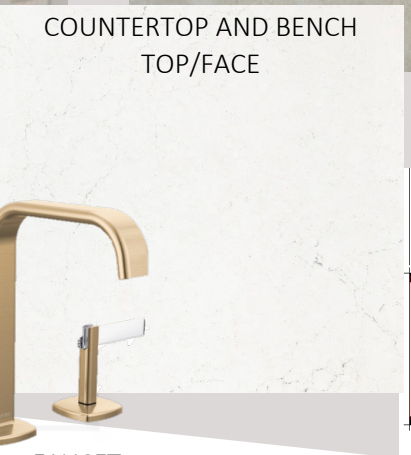

SHOWER GLASS – BLACK METAL AND REEDED GLASS

SHOWER HEAD AND CONTROLS

SHOWER PAN

FREESTANDING TUB AND FAUCET

WALL AND FLOOR TILE

COUNTERTOP AND BENCH TOP/FACE

MIRROR (WITH BLACK TRIM)

CABINET HARDWARE

FAUCET

CABINET STYLE AND COLOR

CORNER FIREPLACE

PENDANT

ROMAN CLAY FINISH

CABINET DRAWER FACE – SMOOTH
TOP IN SAME COLOR

INSPIRATION IMAGE

CABINET STYLE – BENCH HEIGHT
@18" AFF