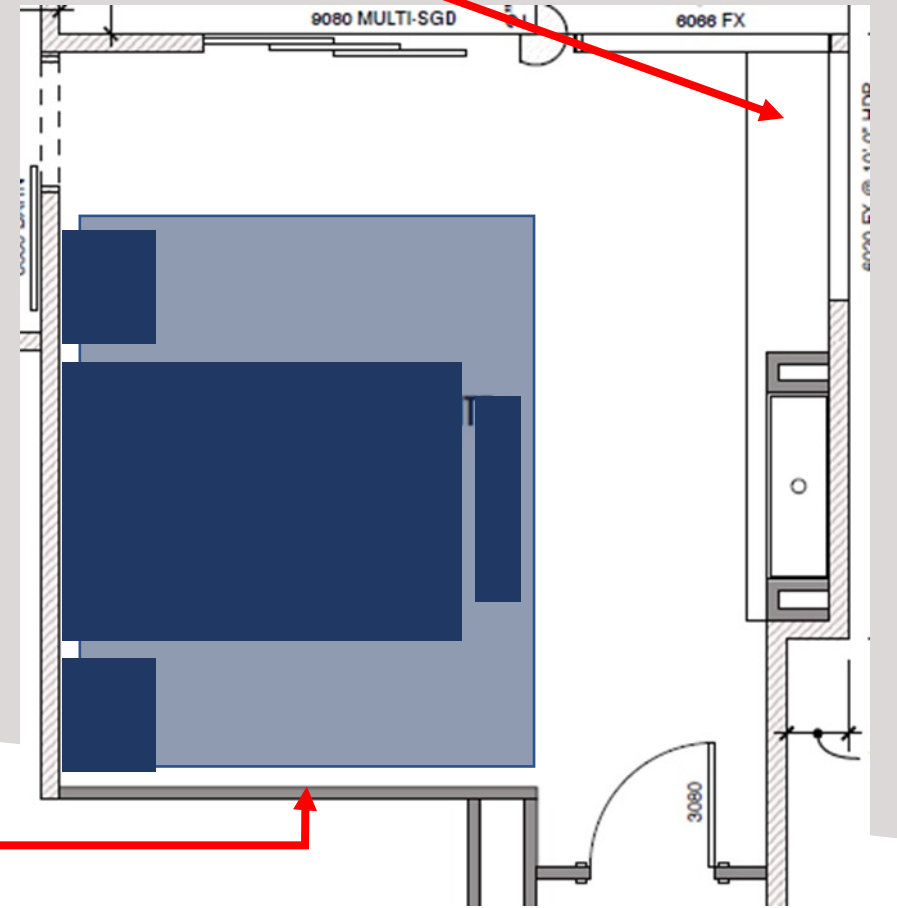

HEARTH

HEARTH INSPIRATION

HEARTH INSPIRATION

FIREPLACE

GREAT ROOM
21'0" x 35'10"
(VOLUME CLG.)

LIGHT FIXTURE

DINING ROOM WINE DISPLAY

LADDER PULL IN BLACK

FAUCET

CABINET STYLE AND COLOR

CORNER FIREPLACE

PENDANT

ROMAN CLAY FINISH

CABINET DRAWER FACE – SMOOTH
TOP IN SAME COLOR

INSPIRATION IMAGE

CABINET STYLE – BENCH HEIGHT
@18" AFF