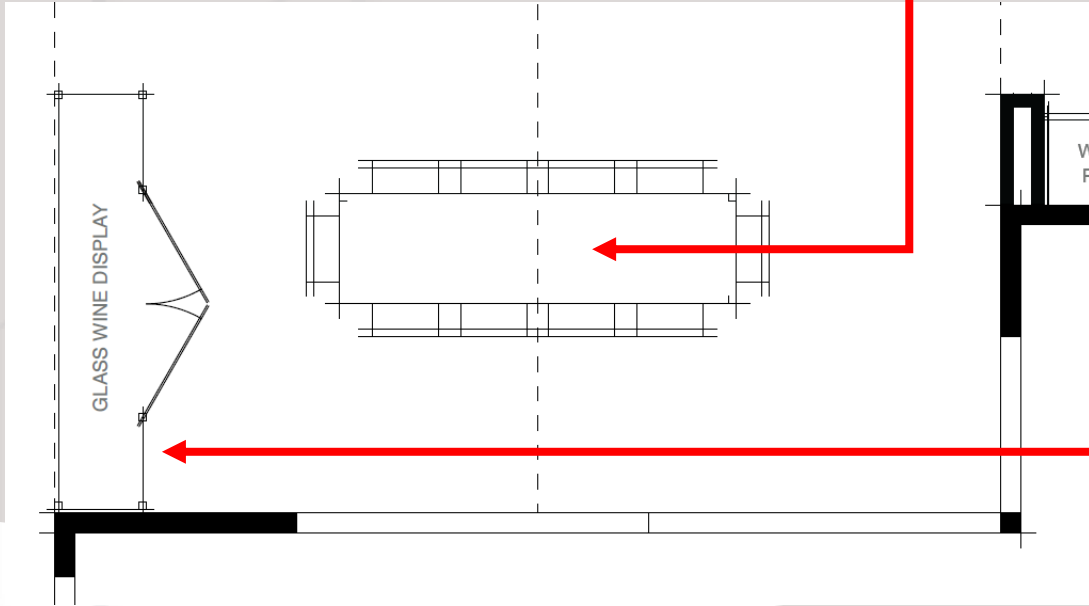

HEARTH

HEARTH INSPIRATION

HEARTH INSPIRATION

FIREPLACE

GREAT ROOM
21'0" x 35'10"
(VOLUME CLG.)

LIGHT FIXTURE

DINING ROOM WINE DISPLAY

LADDER PULL IN BLACK