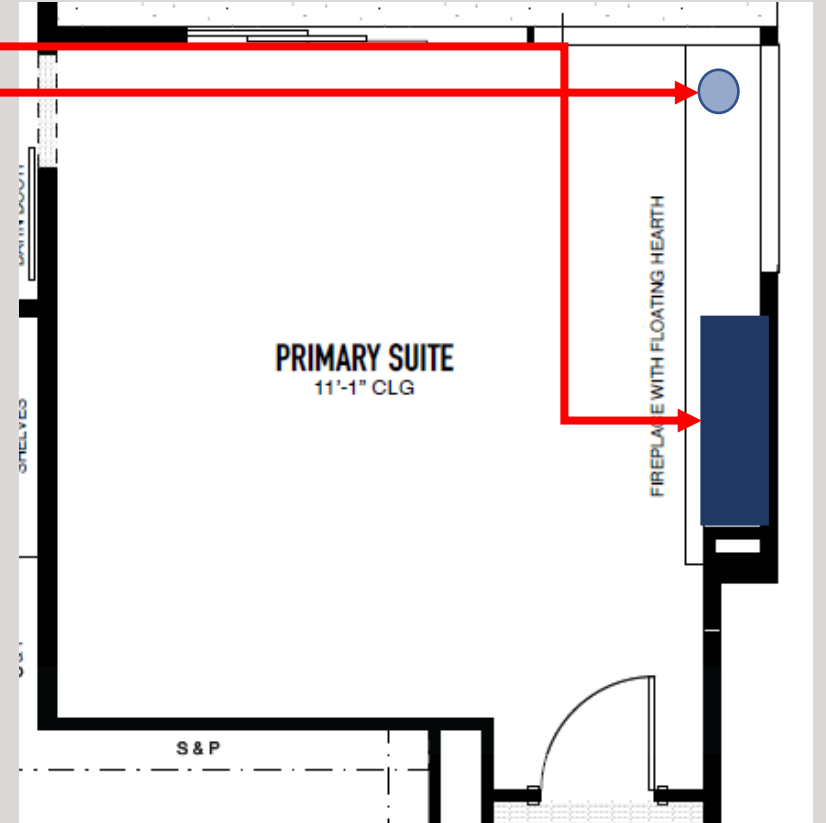

HEARTH

HEARTH INSPIRATION

HEARTH INSPIRATION

FIREPLACE

GREAT ROOM
21'0" x 35'10"
(VOLUME CLG.)

LIGHT FIXTURE

DINING ROOM WINE DISPLAY

LADDER PULL IN BLACK

FAUCET

CABINET STYLE AND COLOR

CORNER FIREPLACE

PENDANT

ROMAN CLAY FINISH

CABINET DRAWER FACE – SMOOTH
TOP IN SAME COLOR

INSPIRATION IMAGE

CABINET STYLE – BENCH HEIGHT
@18" AFF