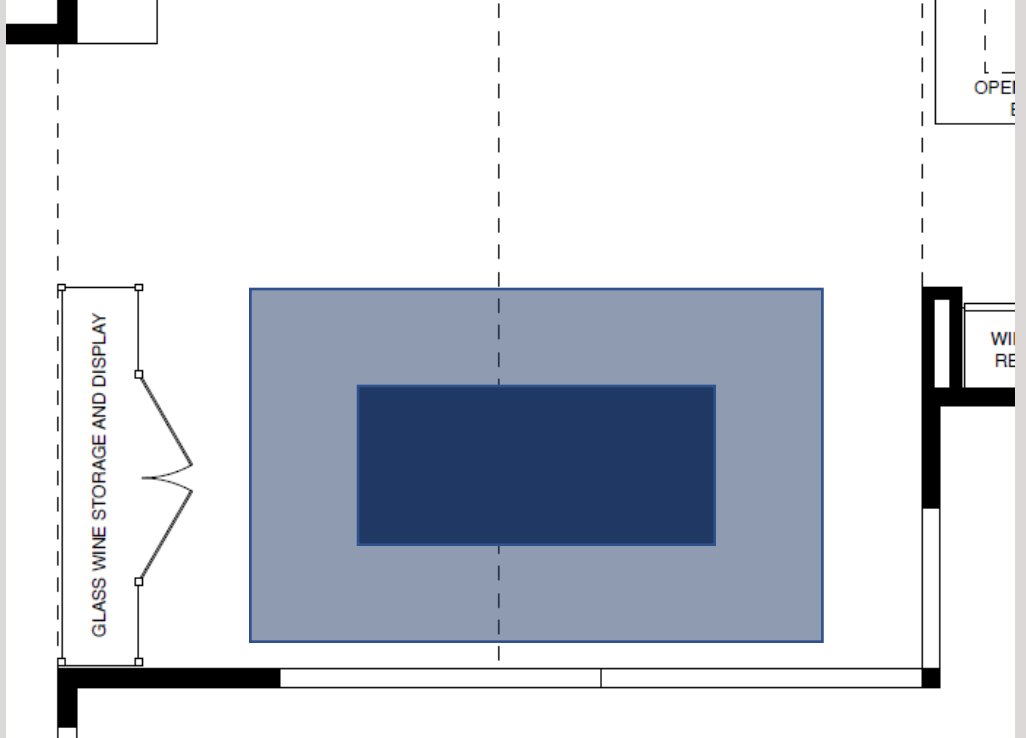

HEARTH

HEARTH INSPIRATION

HEARTH INSPIRATION

FIREPLACE

GREAT ROOM
21'0" x 35'10"
(VOLUME CLG.)

LIGHT FIXTURE

DINING ROOM WINE DISPLAY

LADDER PULL IN BLACK

FAUCET

CABINET STYLE AND COLOR

CORNER FIREPLACE

PENDANT

ROMAN CLAY FINISH

CABINET DRAWER FACE – SMOOTH
TOP IN SAME COLOR

INSPIRATION IMAGE

CABINET STYLE – BENCH HEIGHT
@18" AFF