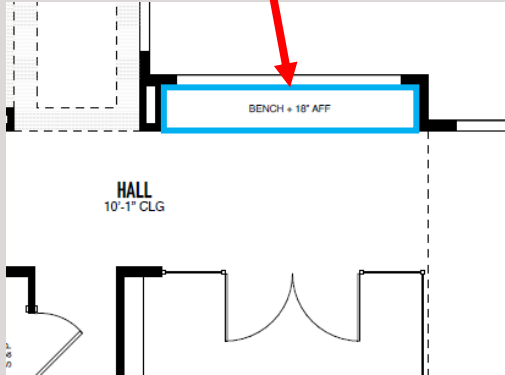

CABINET STYLE – BENCH HEIGHT
@18" AFF