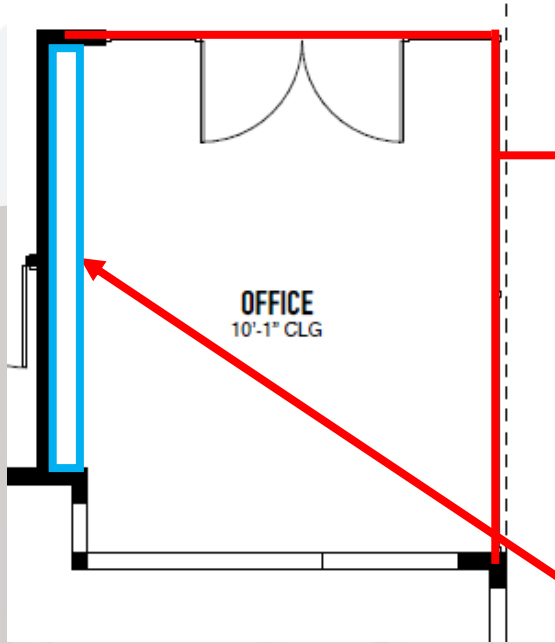

REED WOOD
PANELING